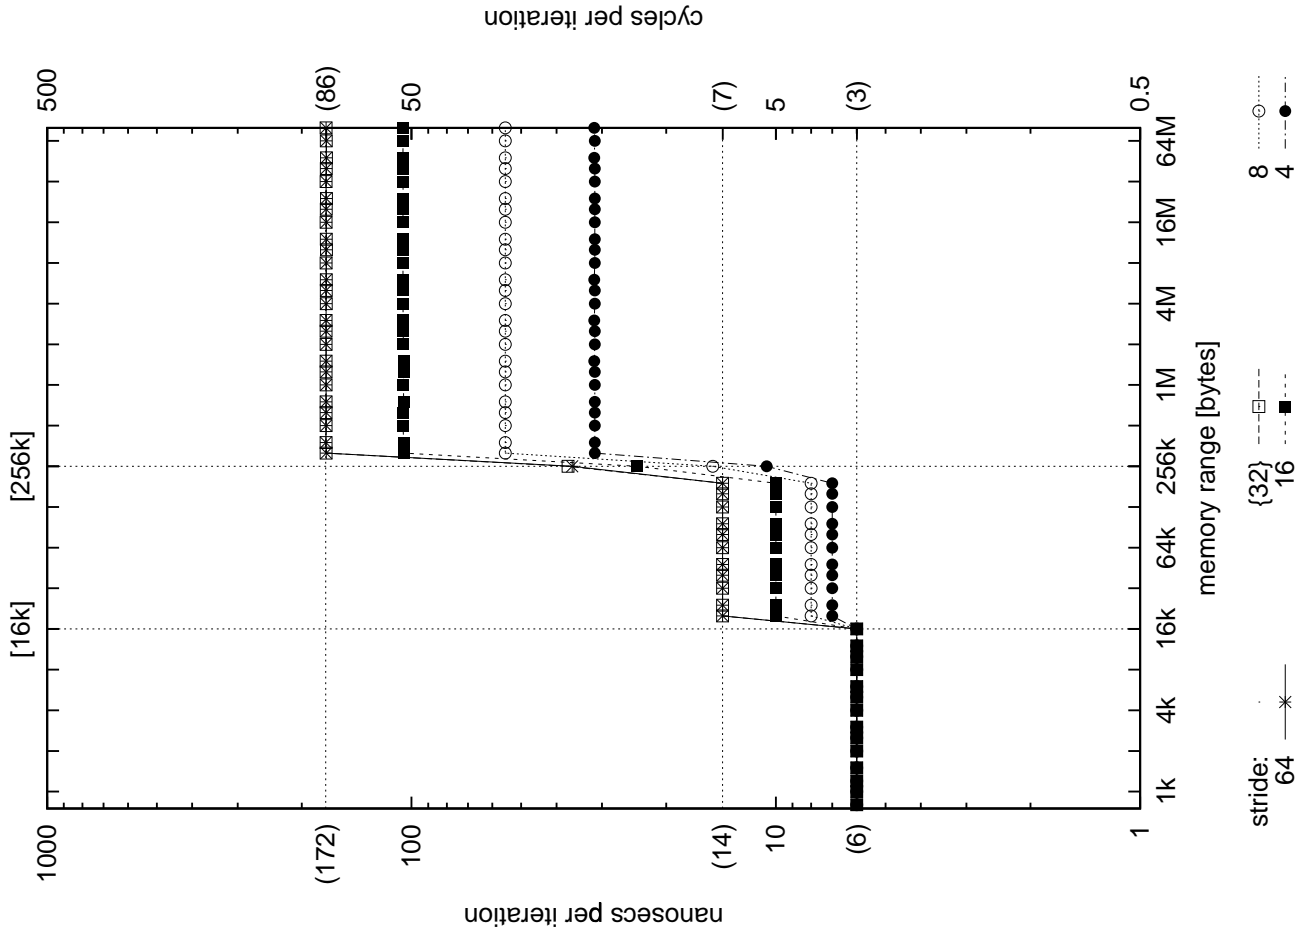

gateway.500.cache

gateway.500.TLB