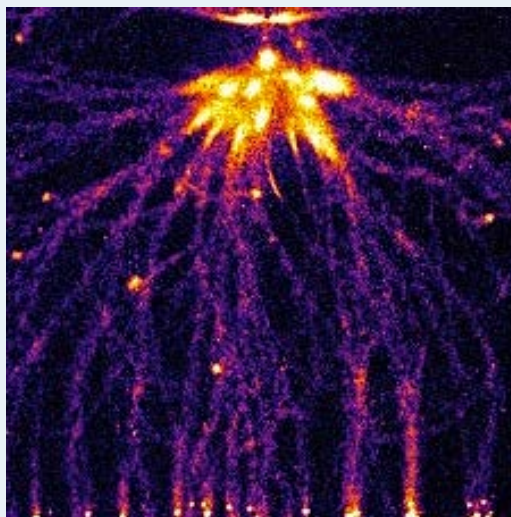

Sprites in Space: Lightning Teaches Us About Other Planets

By Mimi Nguyen Ly
Epoch Times Staff

Created: November 22, 2011
Last Updated: November 25, 2011

Related articles: [Science](#) » [Space & Astronomy](#)

TEXT SIZE PRINT EMAIL FEEDBACK

[Tweet](#) 20 [Like](#) 18

AdChoices

A sprite streamer as it might appear in Saturn's atmosphere, created in the lab. (Tel Aviv University)

Lighting "sprites" are bursts of electricity triggered by lightning discharges, common on Earth, and appear as bright reddish-orange flashes 30 to 55 miles (50 to 90 kilometers) above Earth's surface.

This phenomenon can provide information about Earth's atmospheric composition. Researcher Daria Dubrovin and colleagues at Israel's Tel Aviv University now suspect that sprites also manifest on other planets.

They produced discharges, known as streamers, that mimicked natural sprites, and photographed them with a fast sensitive camera.

According to Dubrovin, the power of extraterrestrial lightning can be quantified through analyzing the streamers, observing their brightness, color, size, radius and speed.