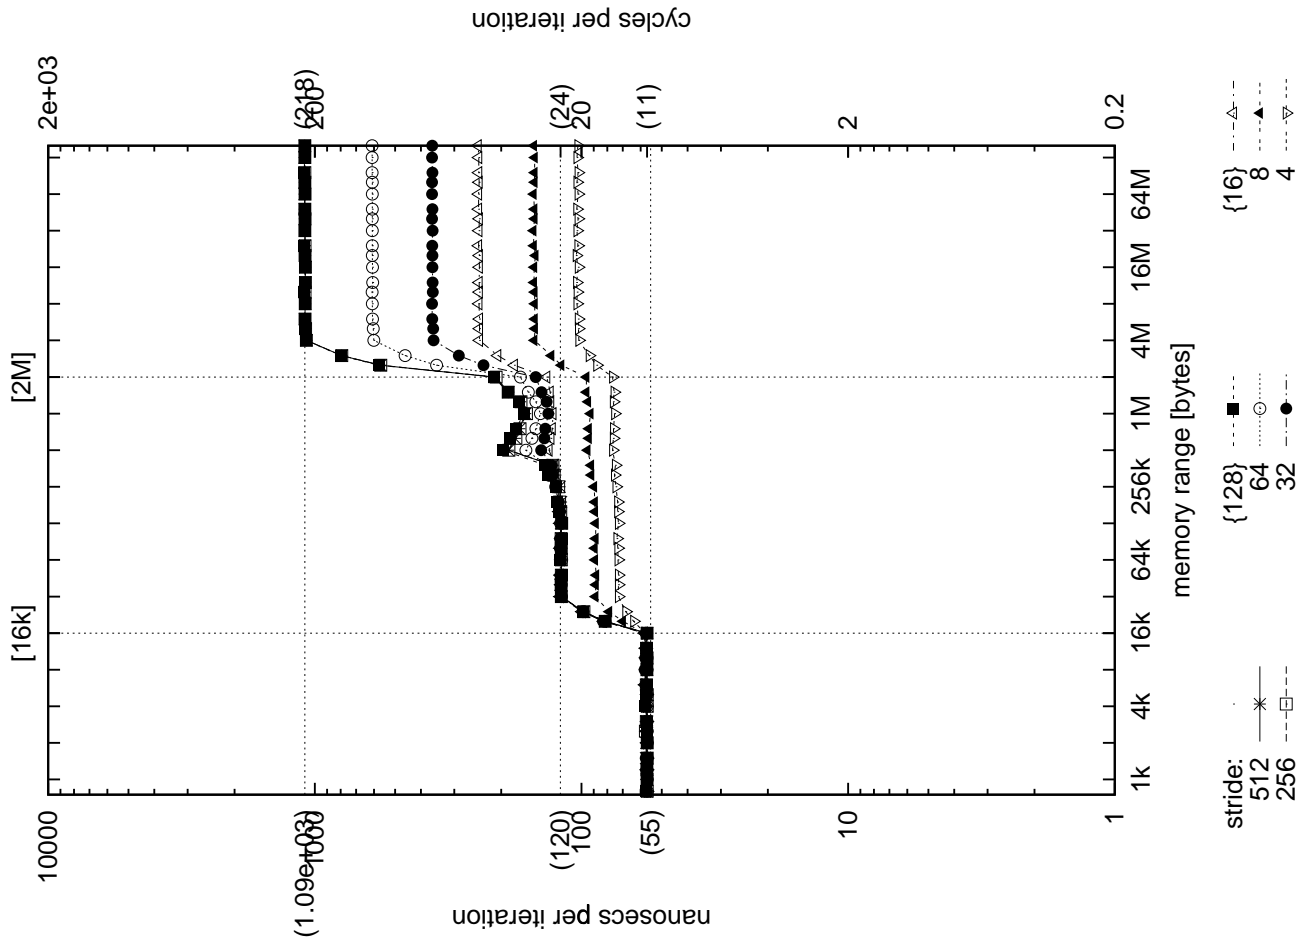

le103-200MHz-128MB.cache

le103-200MHz-128MB.TLB